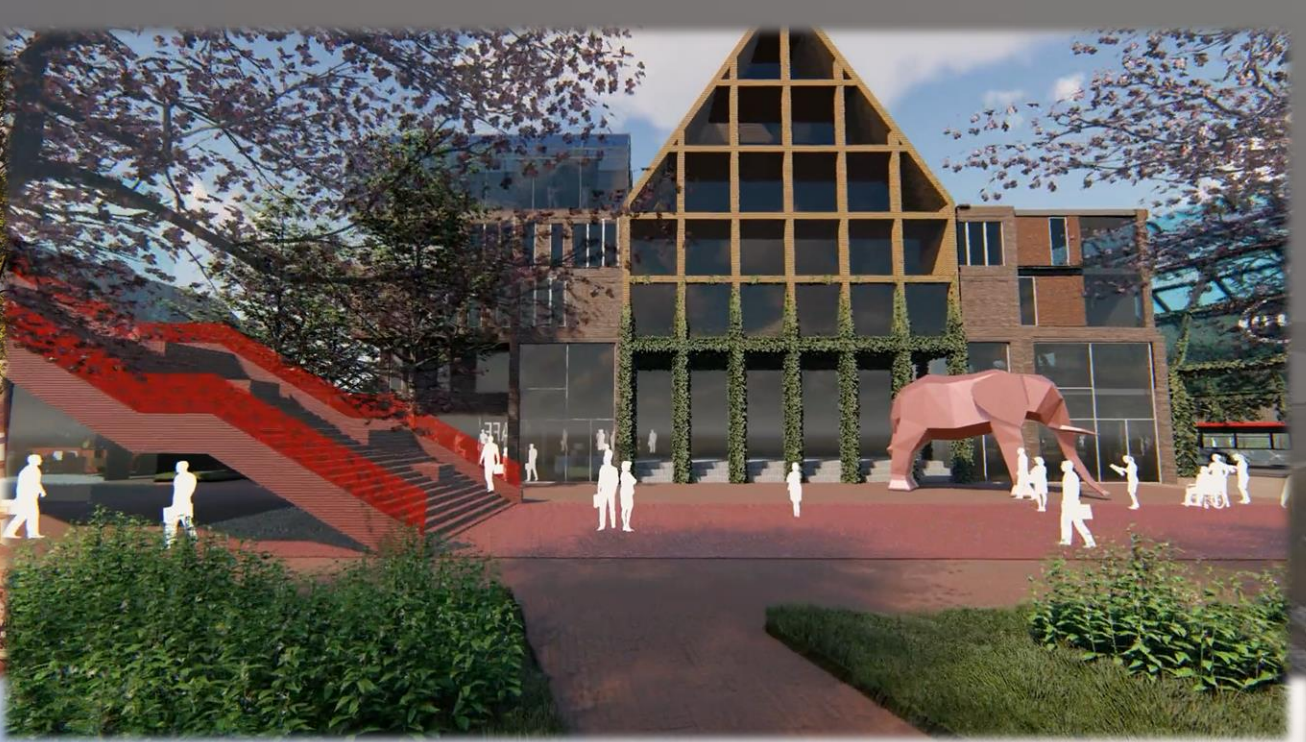

2
Bouwen
wat er
nog niet is