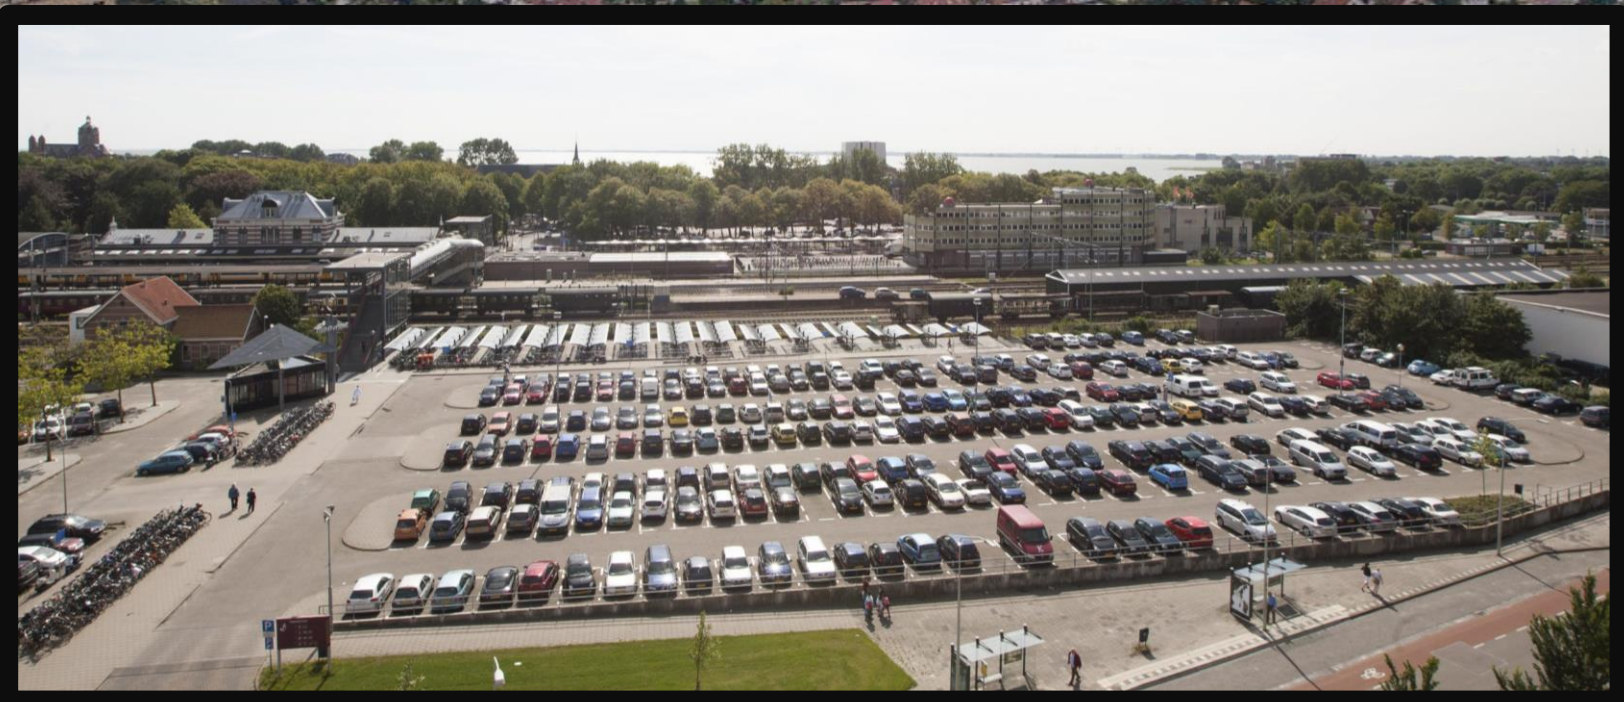

1
De stad
kwalitatief
afmaken